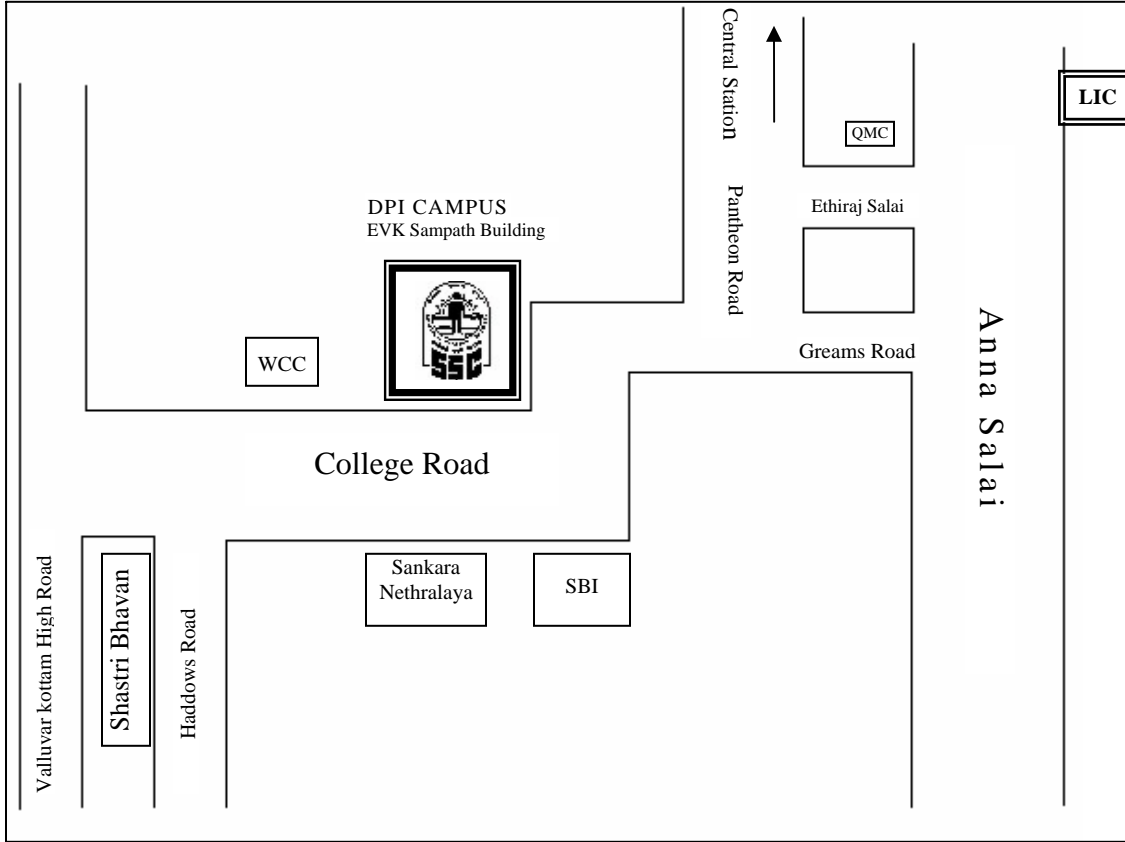

**Staff Selection Commission – Southern Regional Office**

**Route Map**

Address : II Floor, E V K Sampath Building, College Road, Chennai - 600 006

The Staff Selection Commission- Southern Regional Office is situated at a distance of 6 KMs from the Chennai Central Railway Station and 2 KMs from the Chennai Egmore Railway Station and 10 KMs from the Chennai Moffusil Bus Terminus (CMBT), Koyambedu. Buses and autos ply from these places to reach this office. The approved rates for auto (as on 1 March 2007) is Rs.21 for the first 2 KMs and Rs. 9 for every subsequent KM.